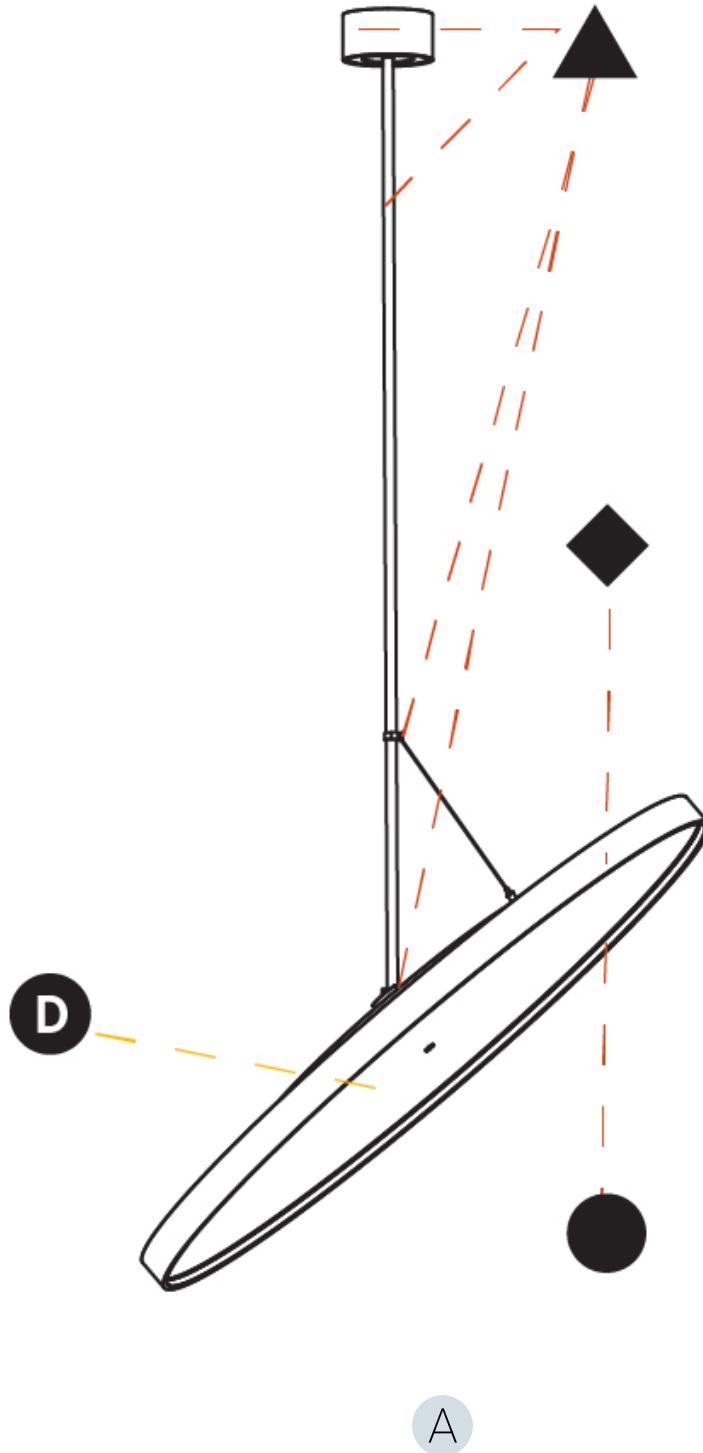

SIGN DIVA FLEX KORONA SUSPENSION

A30870-

PROJECT
TYPE
SPECIFIER
QUANTITY
DATE