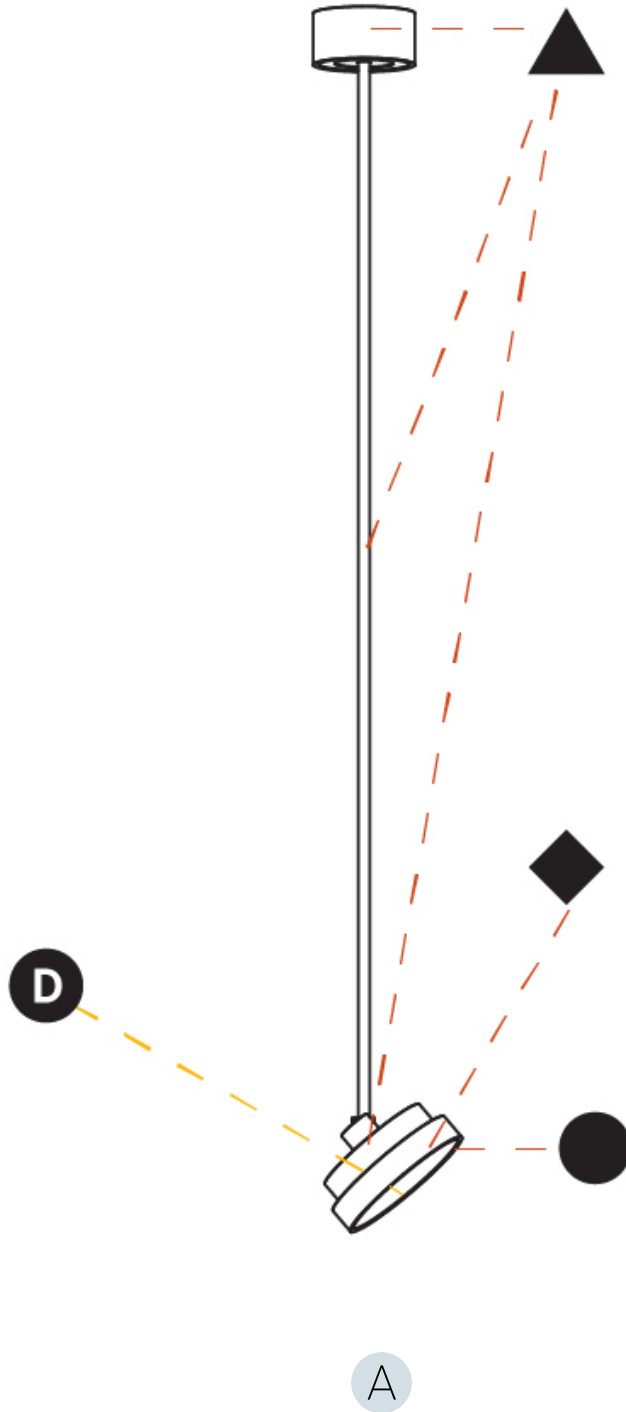

SIGN DIVA FLEX KORONA SUSPENSION

A30862-

PROJECT
TYPE
SPECIFIER
QUANTITY
DATE