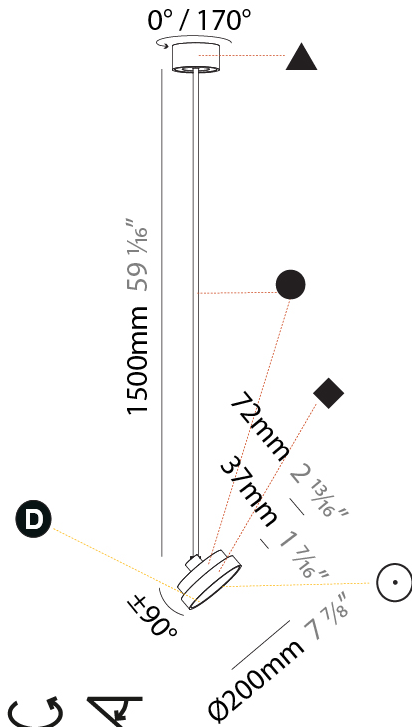

GENERAL

Series: Sign Diva Flex
Subseries: Sign Diva Flex
Brand: Prolicht
Division: Architectural
Mounting Type: Suspension
Mounting Location: Ceiling
Subcategory: Pendant

PHYSICAL

Shape: Round
Diameter (mm): 200
Diameter (in): 7 7/8
Height (mm): 1620
Height (in): 63 3/4
Light Distribution: Adjustable / Direct
Weight (kg): 2.007
Weight (lbs): 4.42
Diffuser: PMMA - Opal / Micro-Prism / Sparkling Secret / Vintage Industrial
Fixture Finish: SSR / BKV / CWI / CRY / HAB / UFT / ITA / RUA / FTG / MYG / LOD / PUS / FRO / FUP / KIA / POP / BLS / SPG / MEY / GOH / GUM / CHC / COM / ABZ / JAG / OBR / MOS / ROR
Fixture Material: Extruded Aluminum / Steel

ELECTRICAL

Lamp Type: LED (Zhaga Standard)
Input Wattage (W): 12.1
Total Output Wattage (W): 11
Dimming: Tri-Mode (Non-Dimming and Phase Dimming (120Vac only) and 0-10V Dimming)
Driver Included: Yes
Driver Location: Integrated
Driver Type: Constant Current - Universal
Driver Class: Class 2
Input Voltage (V): 120 - 277
Constant Current (MA): 350

LED

Color Temperature (°K): 2700 / 3000 / 3500 / 4000
Max. Delivered Lumen (lm): 836 / 895 / 902 / 921
Nominal Lumen (lm): 1280 / 1370 / 1382 / 1410
CRI: >90 CRI
Lamp Life (hrs): 50000

OPTICAL

Adjustability: Rotational 170°; Tilt 90°

RATINGS AND CERTIFICATIONS

Certified By: Certified for North American Standards
IP rating: IP20