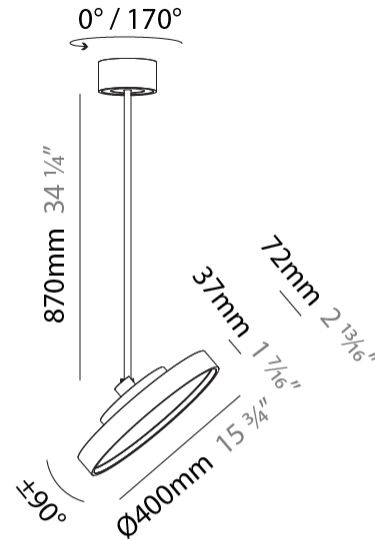

GENERAL

Series: Sign Diva Flex
Subseries: Sign Diva Flex Korona
Brand: Prolicht
Division: Architectural
Mounting Type: Suspension
Mounting Location: Ceiling
Subcategory: Pendant

PHYSICAL

Shape: Round
Diameter (mm): 400
Diameter (in): 15 3/4
Height (mm): 870
Height (in): 34 1/4
Light Distribution: Adjustable / Direct
Weight (kg): 3.5
Weight (lbs): 7.7
Diffuser: PMMA - Opal / Micro-Prism / Sparkling Secret / Vintage Industrial
Fixture Finish: SSR / BKV / CWI / CRY / HAB / UFT / ITA / RUA / FTG / MYG / LOD / PUS / FRO / FUP / KIA / POP / BLS / SPG / MEY / GOH / GUM / CHC / COM / ABZ / JAG / OBR / MOS / ROR
Fixture Material: Extruded Aluminum / Steel

ELECTRICAL

Lamp Type: LED (Zhaga Standard)
Input Wattage (W): 19.8
Total Output Wattage (W): 18
Dimming: Tri-Mode (Non-Dimming and Phase Dimming (120Vac only) and 0-10V Dimming)
Driver Included: Yes
Driver Location: Integrated
Driver Type: Constant Current - Universal
Driver Class: Class 2
Input Voltage (V): 120 - 277
Constant Current (MA): 500

LED

Color Temperature (°K): 2700 / 3000 / 3500 / 4000
Max. Delivered Lumen (lm): 1807 / 1943 / 1951 / 1991
Nominal Lumen (lm): 2250 / 2420 / 2430 / 2480
CRI: >90 CRI
Lamp Life (hrs): 50000

OPTICAL

RATINGS AND CERTIFICATIONS

Certified By: Certified for North American Standards
IP rating: IP20

170° ± 90°