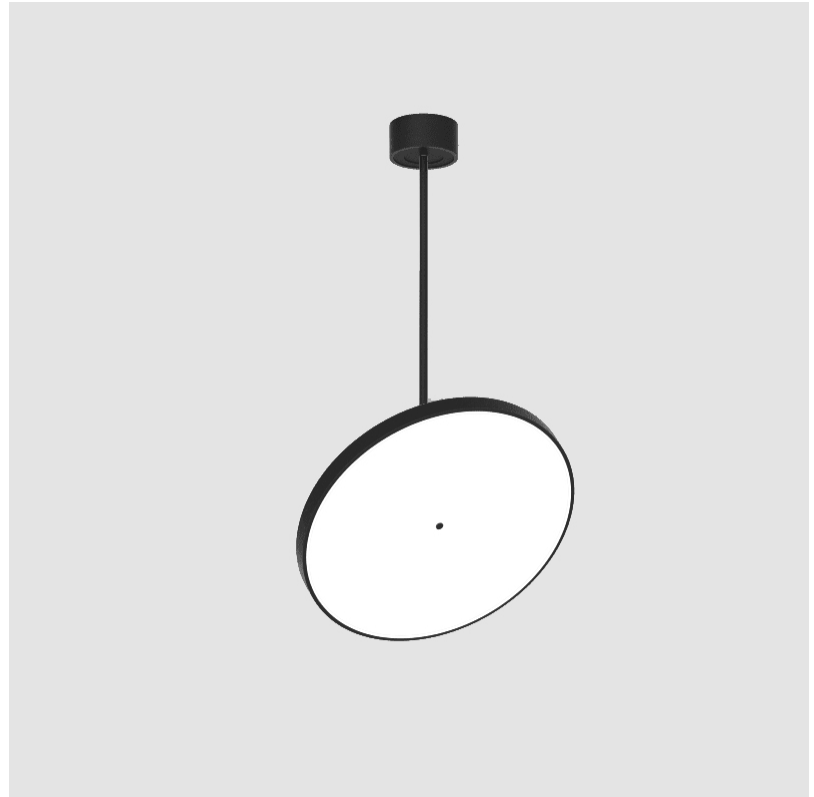

GENERAL

Series: Sign Diva Flex
Subseries: Sign Diva Flex
Brand: Prolicht
Division: Architectural
Mounting Type: Suspension
Mounting Location: Ceiling
Subcategory: Pendant

PHYSICAL

Shape: Round
Diameter (mm): 570
Diameter (in): 22 ⁷/₁₆
Height (mm): 870
Height (in): 34 ¹/₄
Light Distribution: Adjustable / Direct
Weight (kg): 2.007
Weight (lbs): 4.42
Diffuser: PMMA - Opal / Micro-Prism / Sparkling Secret / Vintage Industrial
Fixture Finish: SSR / BKV / CWI / CRY / HAB / UFT / ITA / RUA / FTG / MYG / LOD / PUS / FRO / FUP / KIA / POP / BLS / SPG / MEY / GOH / GUM / CHC / COM / ABZ / JAG / OBR / MOS / ROR
Fixture Material: Extruded Aluminum / Steel

ELECTRICAL

Lamp Type: LED (Zhaga Standard)
Input Wattage (W): 58.3
Total Output Wattage (W): 46.9
Dimming: Tri-Mode (Non-Dimming and Phase Dimming (120Vac only) and 0-10V Dimming)
Driver Included: Yes
Driver Location: Integrated
Driver Type: Constant Current - Universal
Driver Class: Class 2
Input Voltage (V): 120 - 277
Constant Current (MA): 350

LED

Color Temperature (°K): 2700 / 3000 / 3500 / 4000
Max. Delivered Lumen (lm): 4439 / 4759 / 4801 / 4899
Nominal Lumen (lm): 6199 / 6646 / 6705 / 6842
CRI: >90 CRI
Lamp Life (hrs): 50000

OPTICAL

Adjustability: Rotational 170°; Tilt 90°

RATINGS AND CERTIFICATIONS

Certified By: Certified for North American Standards
IP rating: IP20